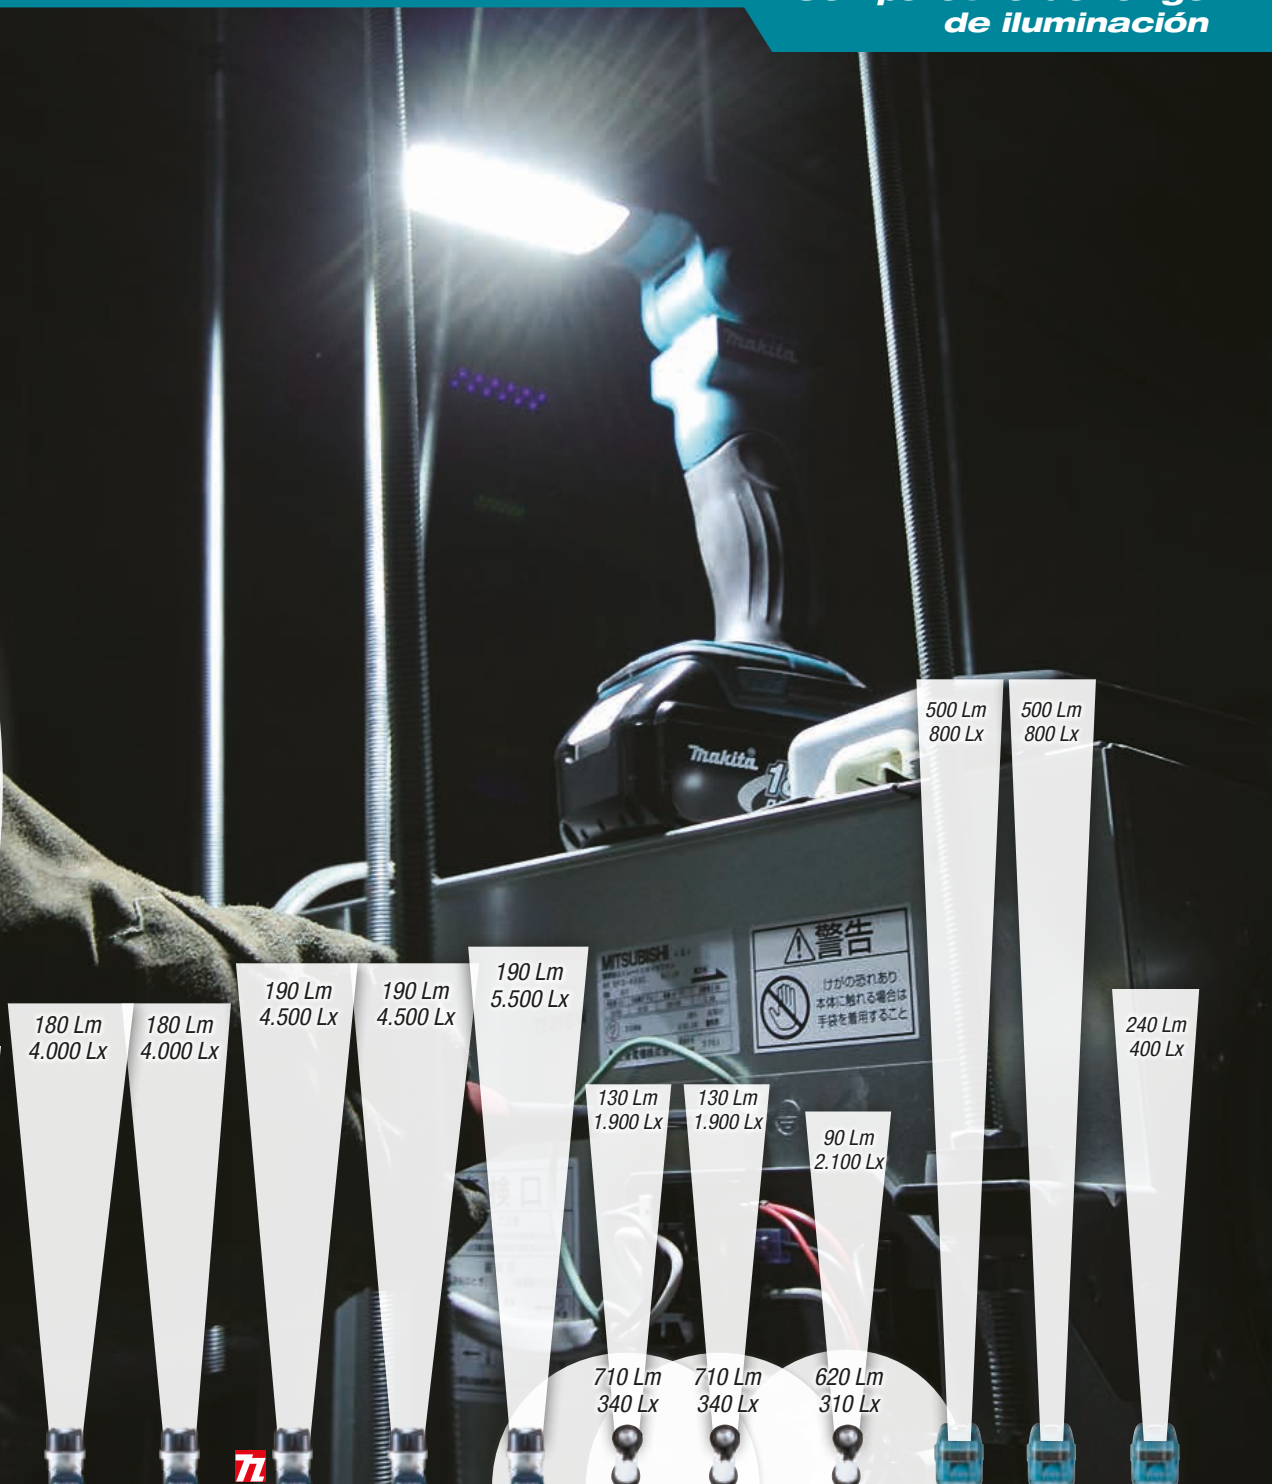

160 Lm
3.000 Lx

160 Lm
3.000 Lx

180 Lm
4.000 Lx

180 Lm
4.000 Lx

190 Lm
4.500 Lx

190 Lm
4.500 Lx

190 Lm
5.500 Lx

130 Lm
1.900 Lx

130 Lm
1.900 Lx

90 Lm
2.100 Lx

500 Lm
800 Lx

500 Lm
800 Lx

240 Lm
400 Lx

- ML001G
- DEBDML815
- DEBDML802
- DEAML106
- DEBML106
- DEBDML808
- DEBML105
- ML002G
- DEAML104
- DEBDML806
- ML006GX
- DML816X
- DEBDML801